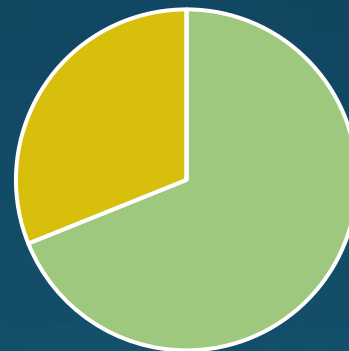

Family of One In Dorm Building Transport by Walking

Emissions differences result from less sustainable means of transport: with all other factors virtually unchanged